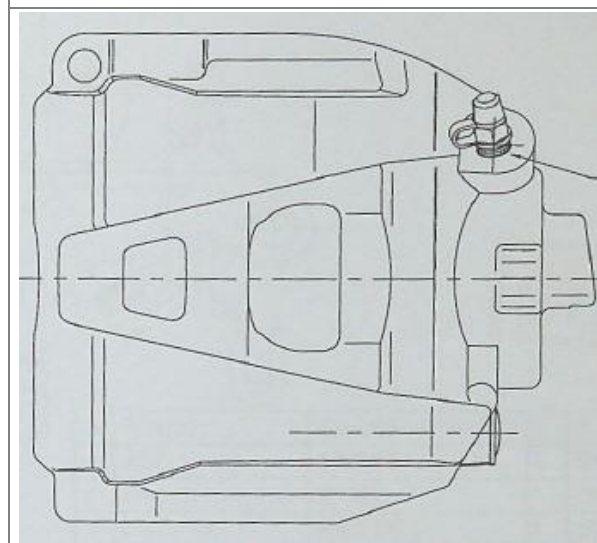

Суппорт тормозной для автомобилей Audi Q3 (11-)/VW Tiguan (08-) передний левый d=57мм

№ TRIALLI – CF 182565

Применяемость: AUDI: Q3 (8UB, 8UG)

SEAT: ALHAMBRA (710, 711)

VW: TIGUAN (5N_), SHARAN (7N1, 7N2)

Розничная цена ..... 6480 ₽